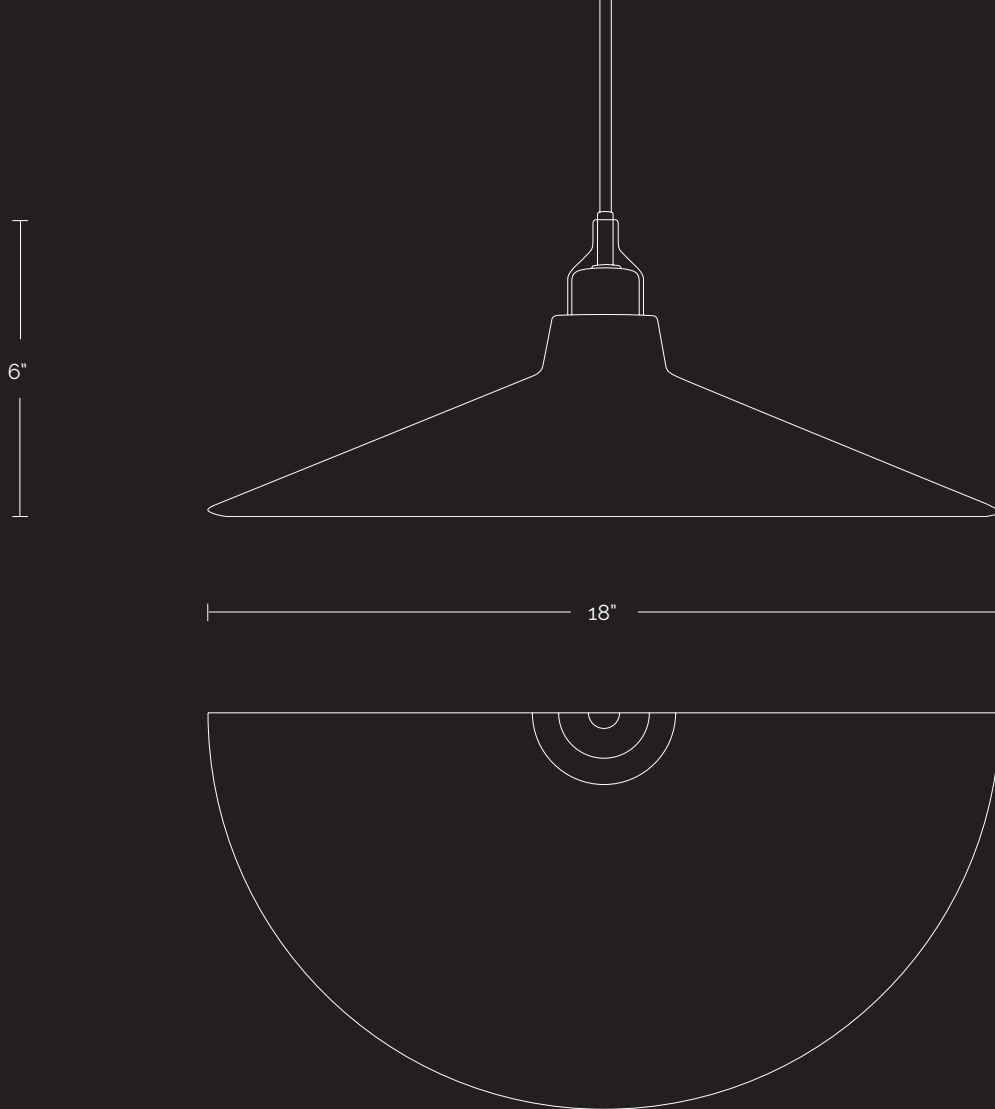

5"

13"

GRAIN PENDANT 13

This pendant is a study in materials and process. The aluminum shade is formed over a wooden mold that has been sandblasted to raise the wood grain. During the metal spinning process the patterns of the wood grain are impressed on the finished part. The shade is then suspended on a flared glass socket. The Grain Pendant 13 is designed to work perfectly with a Silver Tip G25 bulb, which reflects light up to illuminate the glass socket and accentuate the wood grain imparted on the metal shade.

DIMENSIONS

13" x 13" x 5"

DROP HEIGHT

6' Cloth-Covered Cord Standard

BULB SPECS

E26 G25 40W Silver Tip Standard
E26 G25 LED 5W Frosted or Silver Tip
Available

CERTIFICATION

UL
CE Listed Upon Request
Title 24 Compliant (GU-24 Optional)

DIMENSIONS

16" x 16" x 5"

DROP HEIGHT

6' Cloth-Covered Cord Standard

BULB SPECS

E26 G25 40W Silver Tip Standard
E26 G25 LED 5W Frosted or Silver Tip
Available

CERTIFICATION

UL
CE Listed Upon Request
Title 24 Compliant (GU-24 Optional)

GRAIN PENDANT 18

A larger version of our Grain Pendant 13 and Grain Pendant 16, the Grain Pendant 18 provides a deeper shade that obscures the bulb from view. The wooden tool, formed from four-inch thick maple, has been cut to showcase the wood's beautiful grain patterns, like a topographic map. Paired with a flared glass socket, the Grain Pendant provides a nice upward highlight as well.