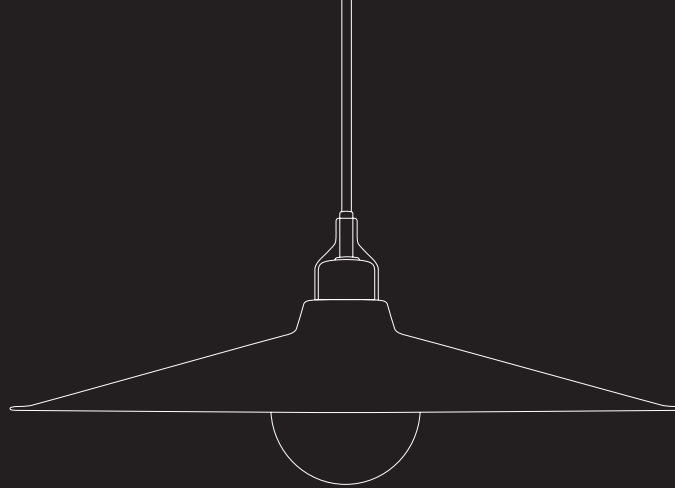

5"

13"

GRAIN PENDANT 13

This pendant is a study in materials and process. The aluminum shade is formed over a wooden mold that has been sandblasted to raise the wood grain. During the metal spinning process the patterns of the wood grain are impressed on the finished part. The shade is then suspended on a flared glass socket. The Grain Pendant 13 is designed to work perfectly with a Silver Tip G25 bulb, which reflects light up to illuminate the glass socket and accentuate the wood grain imparted on the metal shade.

DIMENSIONS

13" x 13" x 5"

DROP HEIGHT

6' Cloth-Covered Cord Standard

BULB SPECS

E26 G25 40W Silver Tip Standard
E26 G25 LED 5W Frosted or Silver Tip
Available

CERTIFICATION

UL
CE Listed Upon Request
Title 24 Compliant (GU-24 Optional)