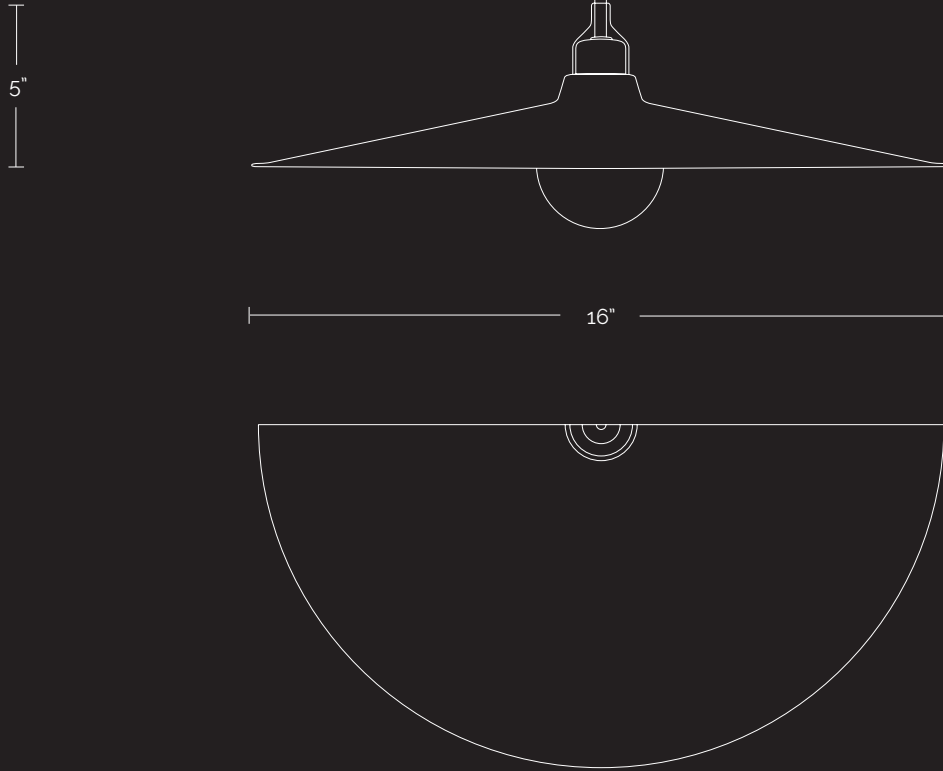

GRAIN PENDANT 16

This pendant is a study in materials and process. The aluminum shade is formed over a wooden mold that has been sandblasted to raise the wood grain. During the metal spinning process the patterns of the wood grain are impressed on the finished part. The shade is then suspended on a flared glass socket. The Grain Pendant 16 is designed to work perfectly with a Silver Tip G25 bulb, which reflects light up to illuminate the glass socket and accentuate the wood grain imparted on the metal shade.

DIMENSIONS

16" x 16" x 5"

DROP HEIGHT

6' Cloth-Covered Cord Standard

BULB SPECS

E26 G25 40W Silver Tip Standard
E26 G25 LED 5W Frosted or Silver Tip
Available

CERTIFICATION

UL
CE Listed Upon Request
Title 24 Compliant (GU-24 Optional)

VOLTAGE

120v/220v

COLORWAYS

White & Aluminum
Black & Brass

LUMENS

400 Standard
500 Available

DIMMABILITY

TRIAC Dimmer Compatible