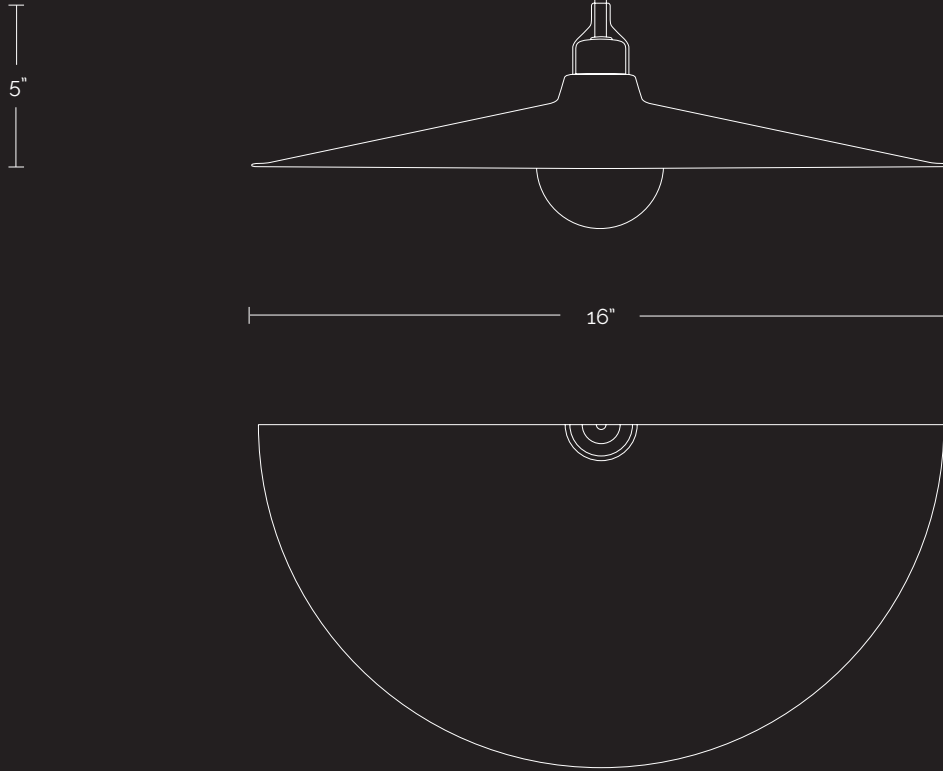

GRAIN PENDANT 16

This pendant is a study in materials and process. The aluminum shade is formed over a wooden mold that has been sandblasted to raise the wood grain. During the metal spinning process the patterns of the wood grain are impressed on the finished part. The shade is then suspended on a flared glass socket. The Grain Pendant 16 is designed to work perfectly with a Silver Tip G25 bulb, which reflects light up to illuminate the glass socket and accentuate the wood grain imparted on the metal shade.

DIMENSIONS

16" x 16" x 5"

DROP HEIGHT

6' Cloth-Covered Cord Standard

BULB SPECS

E26 G25 LED 5W Silver Tip Standard
E26 G25 LED 5W Frosted Available

CERTIFICATION

UL
CE Listed Upon Request
Title 24 Compliant (GU-24 Optional)

VOLTAGE

120v/220v

COLORWAYS

White & Aluminum
Black & Brass

LUMENS

480 Standard

DIMMABILITY

TRIAC Dimmer Compatible