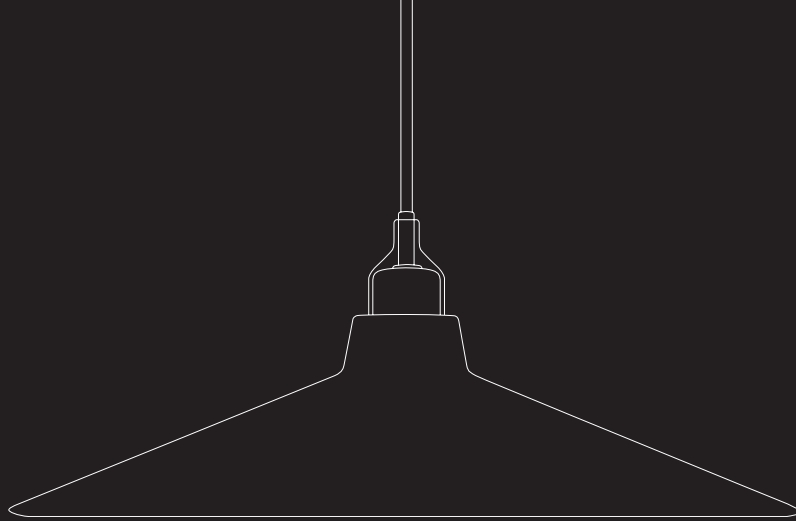

6"

18"

GRAIN PENDANT 18

A larger version of our Grain Pendant 13 and Grain Pendant 16, the Grain Pendant 18 provides a deeper shade that obscures the bulb from view. The wooden tool, formed from four-inch thick maple, has been cut to showcase the wood's beautiful grain patterns, like a topographic map. Paired with a flared glass socket, the Grain Pendant provides a nice upward highlight as well.

DIMENSIONS

18" x 18" x 6"

DROP HEIGHT

6' Cloth-Covered Cord Standard

BULB SPECS

E26 G25 LED 5W Frosted Standard

CERTIFICATION

UL
CE Listed Upon Request
Title 24 Compliant (GU-24 Optional)