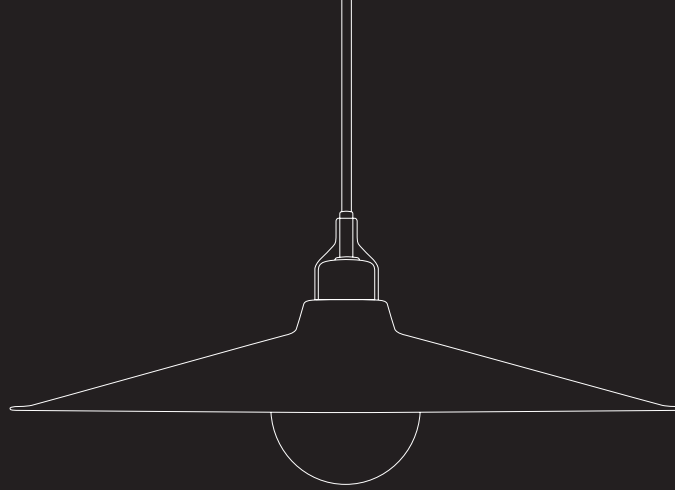

5"

13"

GRAIN PENDANT 13

This pendant is a study in materials and process. The aluminum shade is formed over a wooden mold that has been sandblasted to raise the wood grain. During the metal spinning process the patterns of the wood grain are impressed on the finished part. The shade is then suspended on a flared glass socket. The Grain Pendant 13 is designed to work perfectly with a Silver Tip G25 bulb, which reflects light up to illuminate the glass socket and accentuate the wood grain imparted on the metal shade.

DIMENSIONS

13" x 13" x 5"

DROP HEIGHT

6' Cloth-Covered Cord Standard

BULB SPECS

E26 G25 LED 5W Silver Tip Standard
E26 G25 LED 5W Frosted Available

CERTIFICATION

UL
CE Listed Upon Request
Title 24 Compliant (GU-24 Optional)

VOLTAGE

120v/220v

COLORWAYS

White & Aluminum
Black & Brass

LUMENS

480 Standard

DIMMABILITY

TRIAC Dimmer Compatible