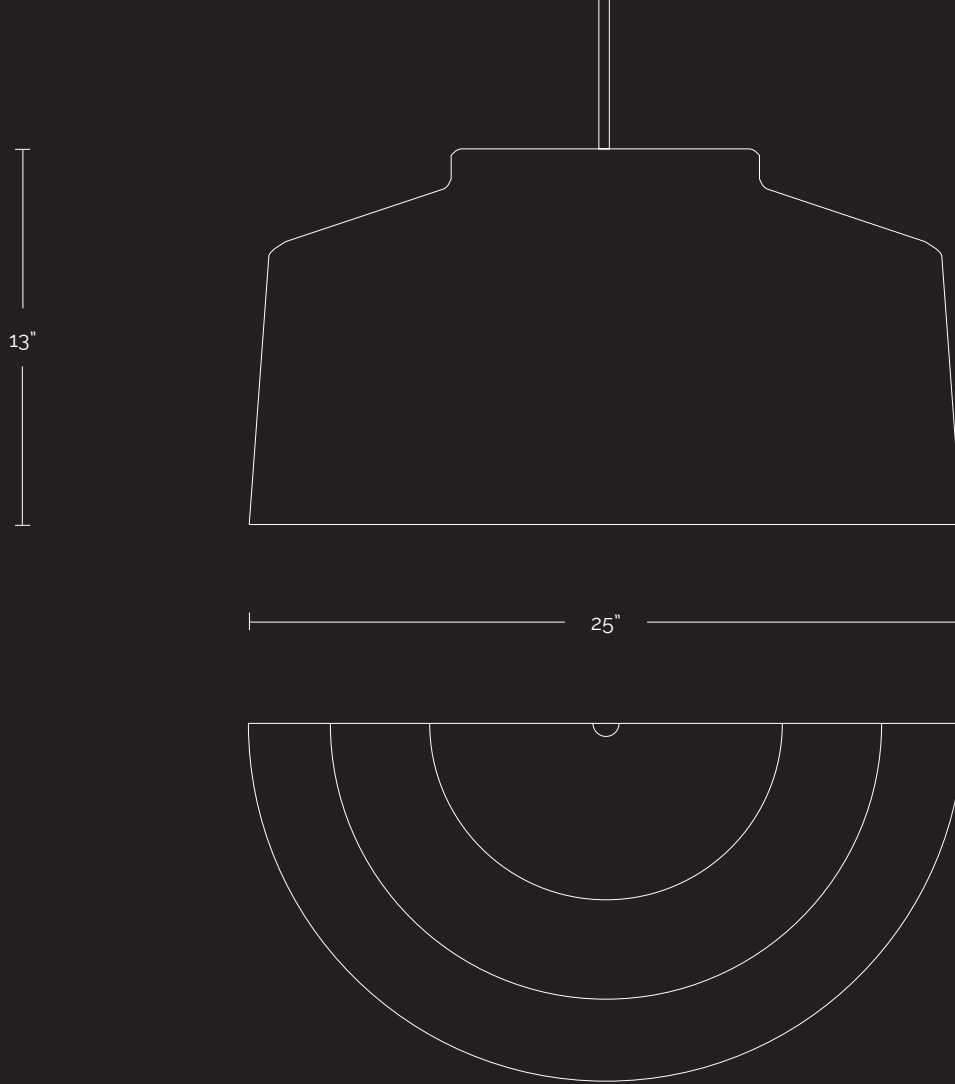

GRAIN DRUM 25

Making the Grain Drum 25 requires a wood mold of surprising size. We knew we had to make the mold hollow to keep wood cost down and the weight of the mold within reason. Using a method similar to how drums are made, we cut one long board of maple into pie shaped staves and glued them up in a circle to create the hollow mold. Three bulbs, which are concealed behind a wood grain reflector, illuminate the Grain Drum 25 giving the impression of standing under an eclipse.

DIMENSIONS

25" x 25" x 13"

DROP HEIGHT

6' Cloth-Covered Cord Standard

BULB SPECS

E26 G25 LED 5W Frosted Included
JA8 Compliant

CERTIFICATION

UL
CE Listed Upon Request

VOLTAGE

120v/220v

COLORWAYS

White & Aluminum
Black & Brass

LUMENS

1440 Standard

DIMMABILITY

CL / Reverse Phase Dimmer
Recommended Lutron Models:
MACL-153M Maestro
DVCL-153P Diva
SCL-153P Skylark